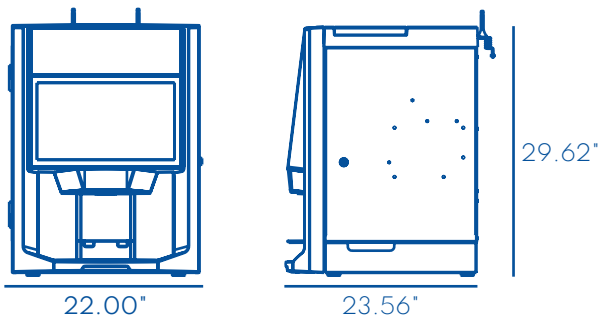

## TECHNOLOGY

- 18.5" HD touch screen
- Cellular modem included
- Compatible with Sophia
- Sophia Touchless Solution available
- Customizable LEDs with color matching interface (30 colors)

## SPECIFICATIONS

Dimensions (WxHxD)	22 x 29.62 x 23.56 in
Recommended Space Requirements (WxHxD)	34 x 35.25 x 43.62 in
Weight	95 lb
Electricity	120 V AC, 15 A, 60 Hz
Water Services	Plumbed or bottled
Water Tank Capacity	0.74 gal
Bean Hopper Capacity (left to right)	4.2 lb, 3.4 lb, 2.0 lb
Soluble Canisters Capacity (left to right)	1.2 lb, 3.7 lb, 3.7 lb
Cup Sizes	3 to 16 oz
Brew Strengths	3
Branding Options	Video
Screen Customization Capabilities	Yes
Vending Options Available	Yes